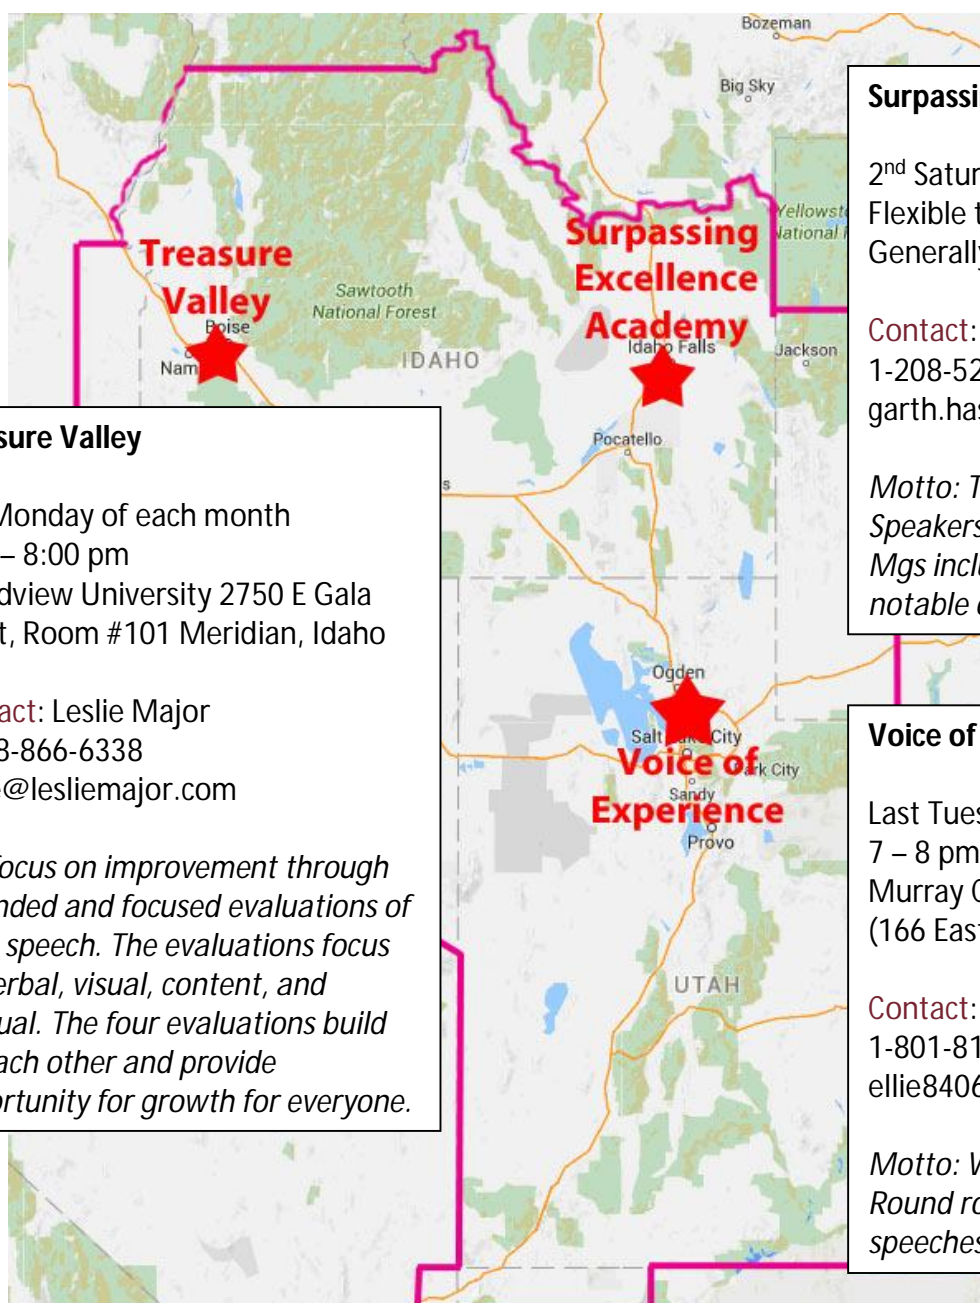

Accelerate Your Advancement

Visit an “advanced” Toastmaster club

Are you looking for a club that welcomes intermediate and advanced speakers, focuses on strong evaluations, provides opportunities to give specialty speeches, and brings a diverse group of people together? Then consider becoming a member of an advanced club. District 15 offers three, shown below. You have to be a member of another club to join. Double your fun, get more coaching and encouragement, and go where anything is possible.

Treasure Valley

3rd Monday of each month
6:30 – 8:00 pm
Broadview University 2750 E Gala Court, Room #101 Meridian, Idaho

Contact: Leslie Major
1-208-866-6338
leslie@lesliemajor.com

We focus on improvement through extended and focused evaluations of each speech. The evaluations focus on verbal, visual, content, and manual. The four evaluations build on each other and provide opportunity for growth for everyone.

Voice of Experience

Last Tuesday of each month
7 – 8 pm
Murray City Library, Murray City
(166 East 5300 South) Room 3

Contact: Ellie Thomson
1-801-815-3840
ellie84065@hotmail.com

Motto: Where DTM's are made.
Round robin feedback for all speeches.